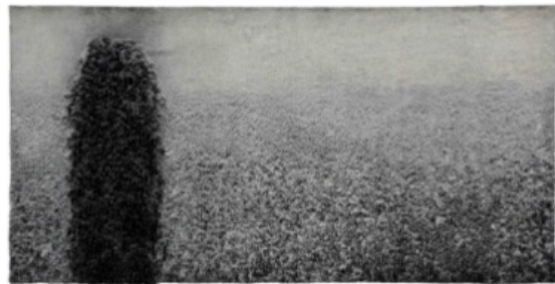

Untitled, 2018

58 x 118 cm

Hanji paper and wood charcoal